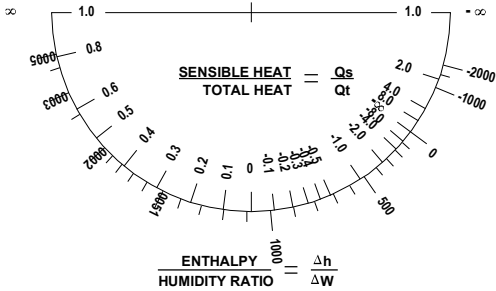

## PSYCHROMETRIC CHART NORMAL TEMPERATURE I-P Units

SEA LEVEL  
 BAROMETRIC PRESSURE : 29.921 INCHES OF MERCURY