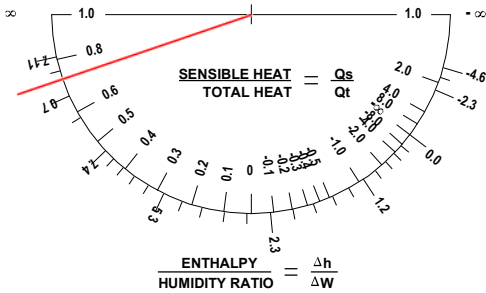

## PSYCHROMETRIC CHART NORMAL TEMPERATURE I-P Units

SEA LEVEL  
 BAROMETRIC PRESSURE : 29.921 INCHES OF MERCURY

## PSYCHROMETRIC CHART NORMAL TEMPERATURE

SI Units  
 SEA LEVEL  
 BAROMETRIC PRESSURE: 101.325 kPa

Chart by: HANDS DOWN SOFTWARE, [www.handsdownsoftware.com](http://www.handsdownsoftware.com)