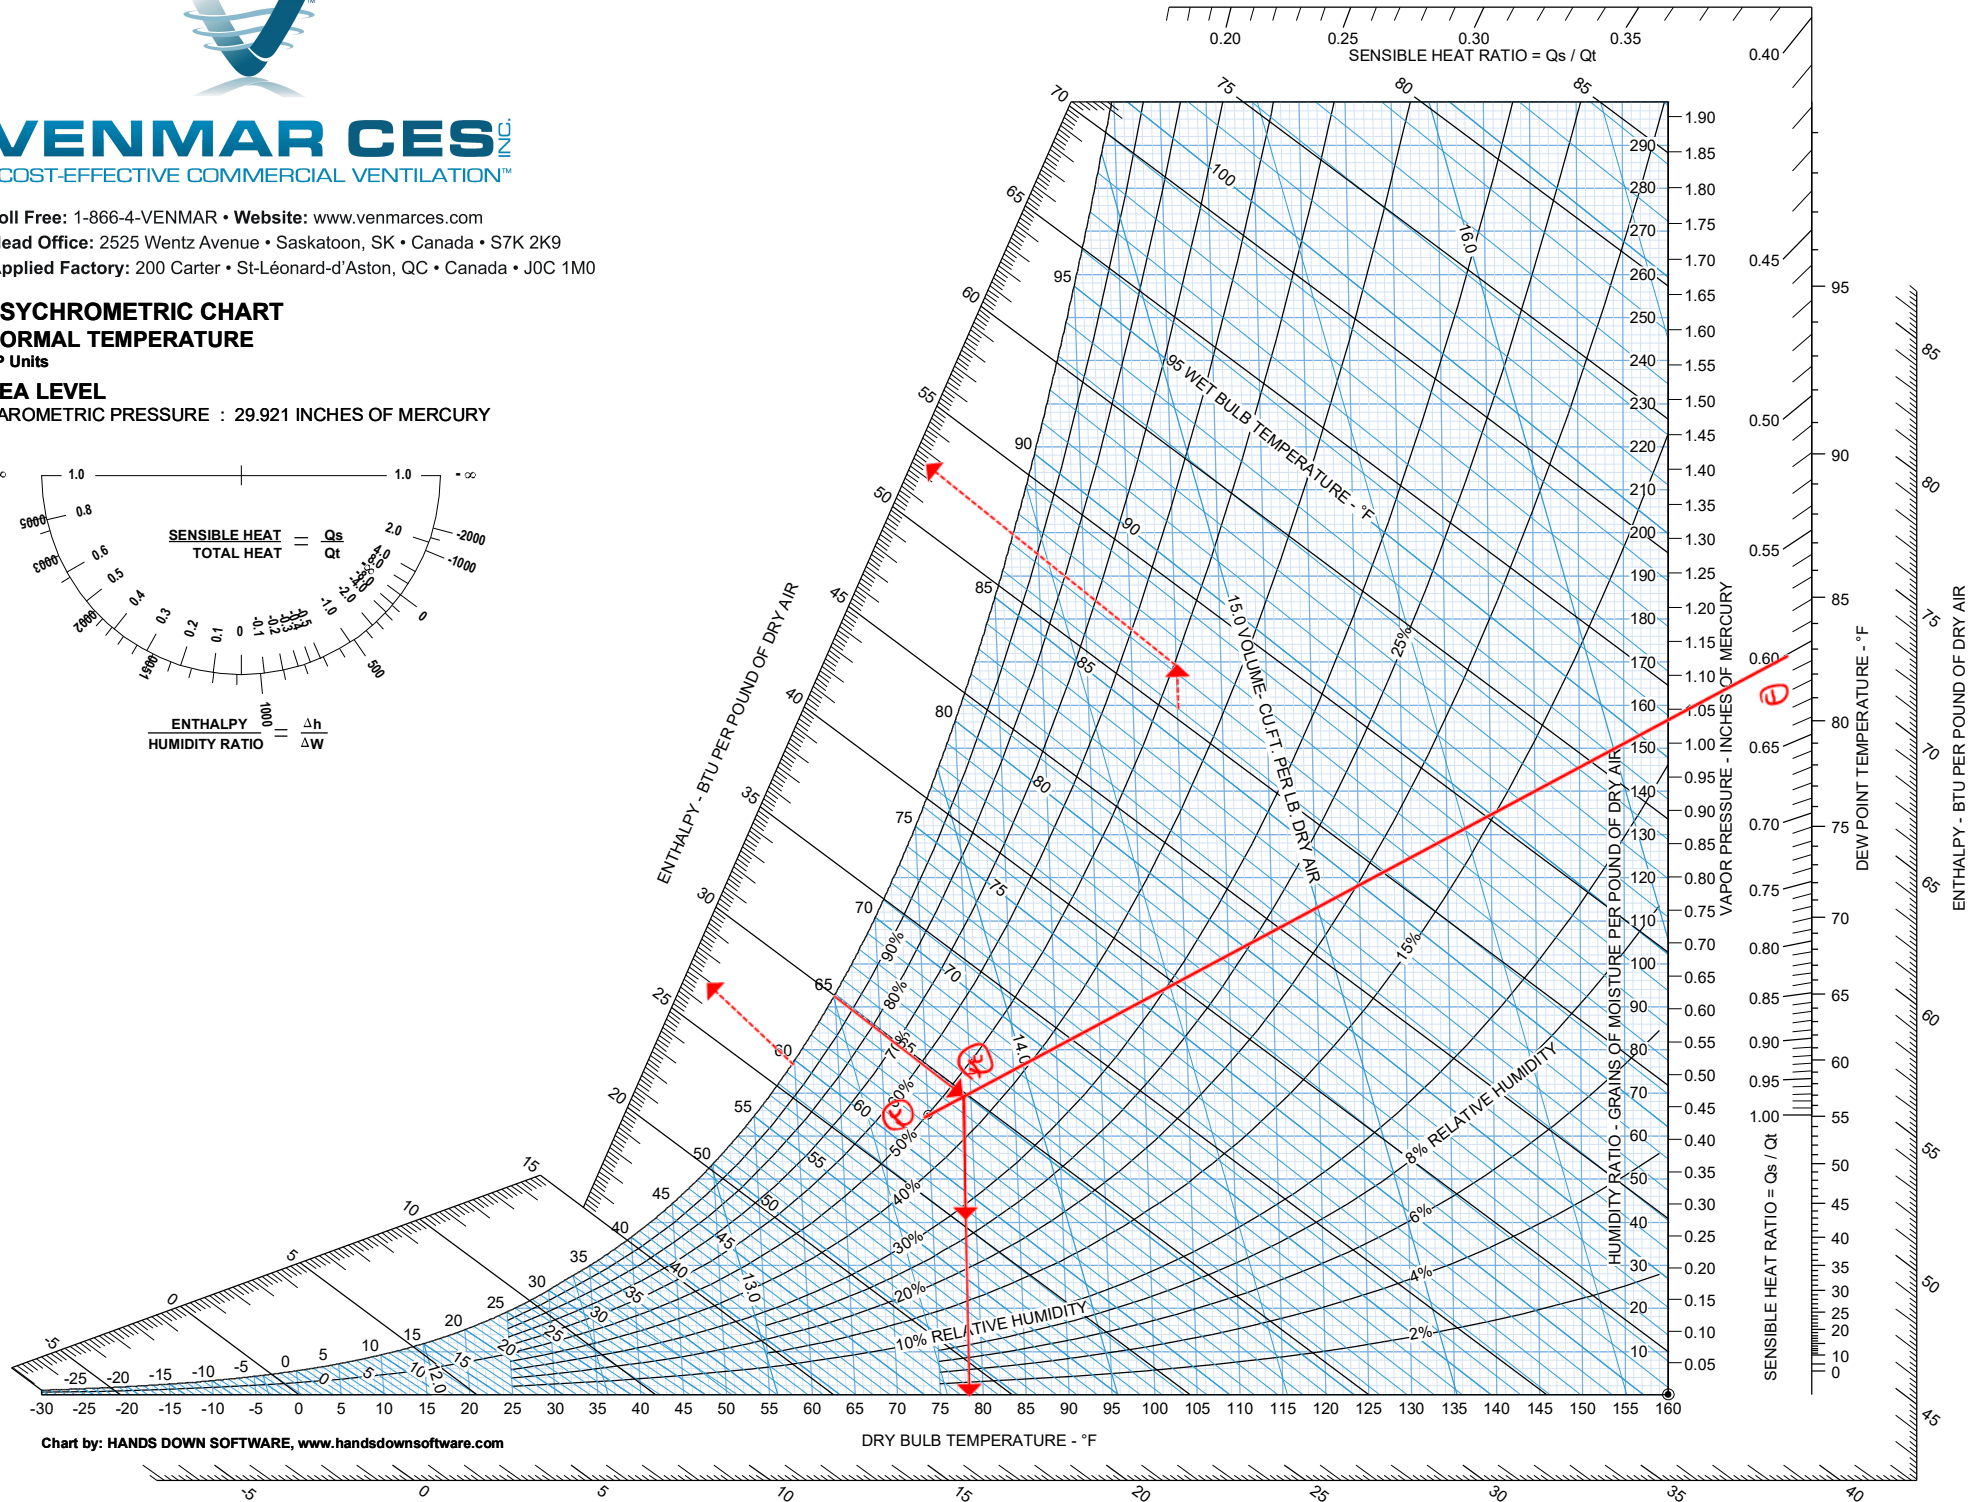

# VENMAR CES INC.

COST-EFFECTIVE COMMERCIAL VENTILATION™

Toll Free: 1-866-4-VENMAR • Website: [www.venmarces.com](http://www.venmarces.com)  
 Head Office: 2525 Wentz Avenue • Saskatoon, SK • Canada • S7K 2K9  
 Applied Factory: 200 Carter • St-Léonard-d'Aston, QC • Canada • J0C 1M0

## PSYCHROMETRIC CHART NORMAL TEMPERATURE I-P Units

SEA LEVEL  
 BAROMETRIC PRESSURE : 29.921 INCHES OF MERCURY

## PSYCHROMETRIC CHART NORMAL TEMPERATURE

SI Units  
 SEA LEVEL  
 BAROMETRIC PRESSURE: 101.325 kPa

Chart by: HANDS DOWN SOFTWARE, [www.handsdownsoftware.com](http://www.handsdownsoftware.com)