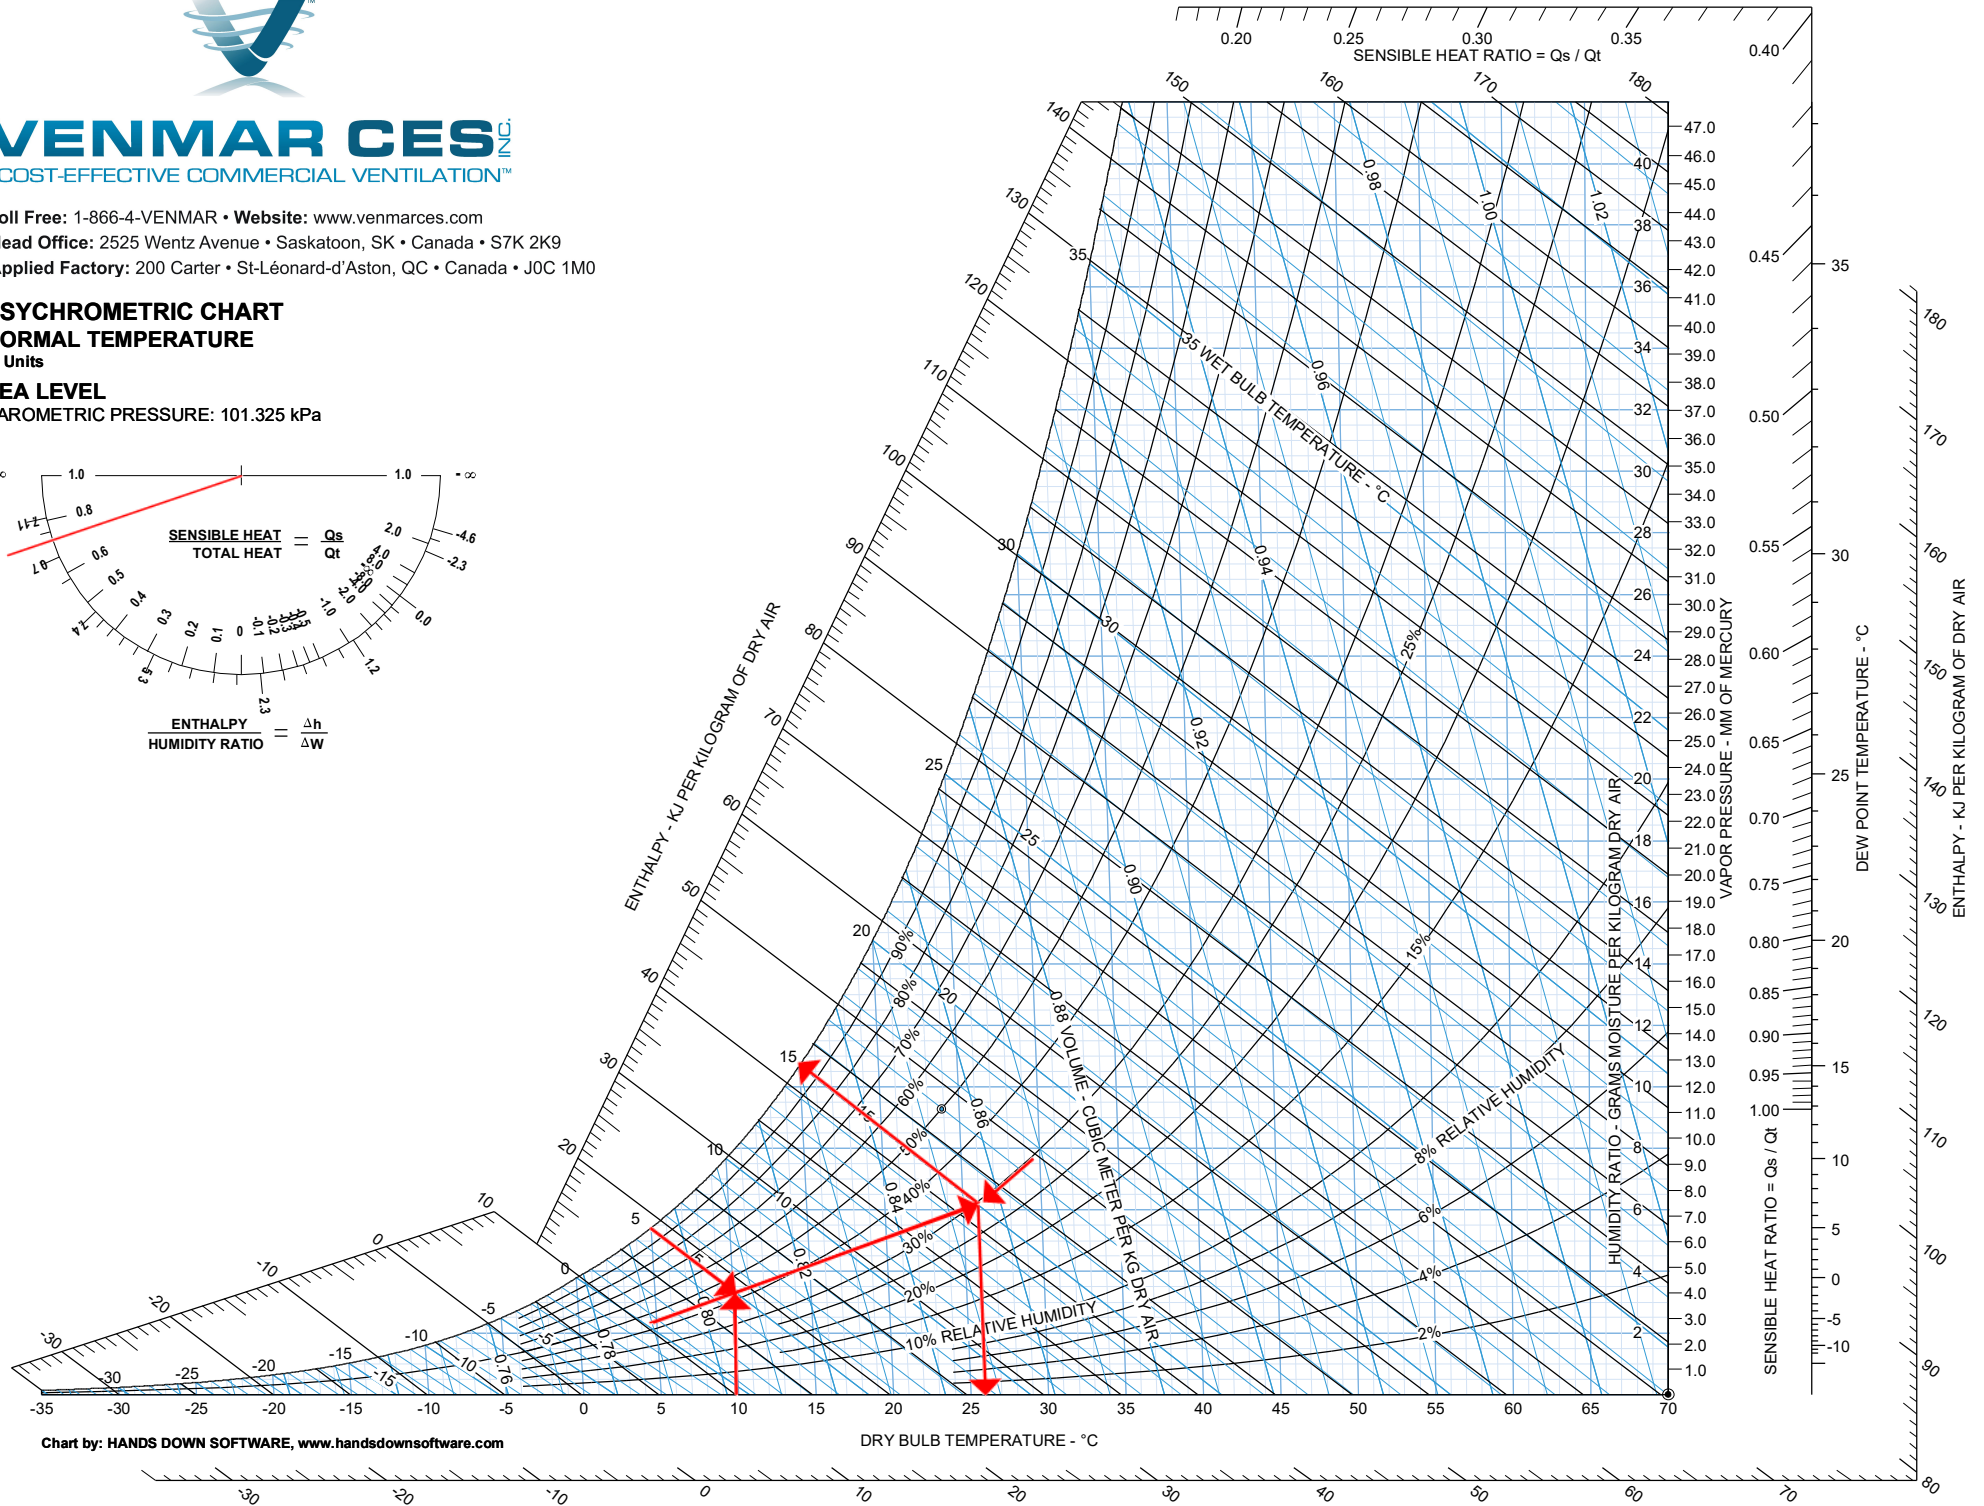

## PSYCHROMETRIC CHART NORMAL TEMPERATURE I-P Units

SEA LEVEL  
 BAROMETRIC PRESSURE : 29.921 INCHES OF MERCURY

## PSYCHROMETRIC CHART NORMAL TEMPERATURE

SI Units  
 SEA LEVEL  
 BAROMETRIC PRESSURE: 101.325 kPa

Chart by: HANDS DOWN SOFTWARE, [www.handsdownsoftware.com](http://www.handsdownsoftware.com)